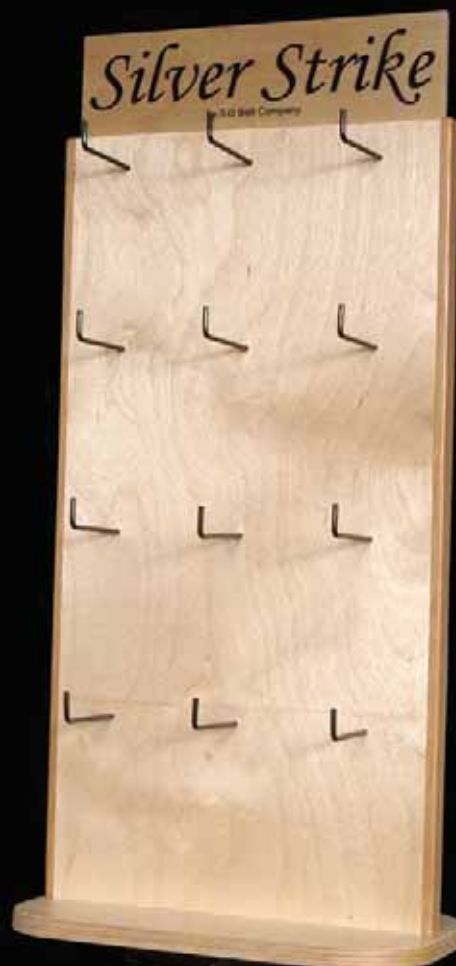

Silver Strike Displays

R216 3-tier, 24 bracelets \$25.00

RB20 \$600.00
73 1/2" H 136 buckles

Silver Strike Displays

RE1 .50
2 5/8" L x 1 1/2" W x 1 3/4" H
2 pc. buckle display easel

RJ1 \$45.00
24 peg, 72 jewelry sets

RJ2 \$35.00
24 peg, 72 jewelry sets

Silver Strike Displays

RJ2B \$35.00
12 peg, 48 buckles

RJ2PN \$35.00
16 peg, 16 necklaces & 48 pendants

Silver Strike Displays

1st Side - 8 pegs for Necklaces & Pendants
RJ2PNE

2nd Side - 12 pegs for Jewelry Sets
\$35.00

Silver Strike Displays

RJ3 \$360.00
54-63" H x 14" W
Includes 100 display hooks
Holds 500-600 pieces

Silver Strike Displays