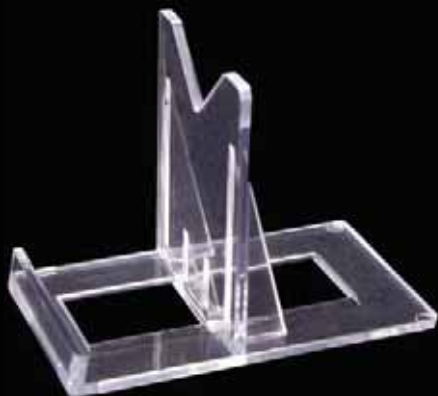

Silver Strike Displays

R216 3-tier, 24 bracelets \$25.00

RB20 \$600.00
73 1/2" H 136 buckles

Silver Strike Displays

RE1 .50
2 5/8" L x 1 1/2" W x 1 3/4" H
2 pc. buckle display easel

RJ1 \$45.00
24 peg, 72 jewelry sets

RJ2 \$35.00
24 peg, 72 jewelry sets

Silver Strike Displays

RJ2B \$35.00
12 peg, 48 buckles

RJ2PN \$35.00
16 peg, 16 necklaces & 48 pendants

Silver Strike Displays

1st Side - 8 pegs for Necklaces & Pendants
RJ2PNE

2nd Side - 12 pegs for Jewelry Sets
\$35.00

Silver Strike Displays

RJ3 \$360.00
54-63" H x 14" W
Includes 100 display hooks
Holds 500-600 pieces

Silver Strike Displays