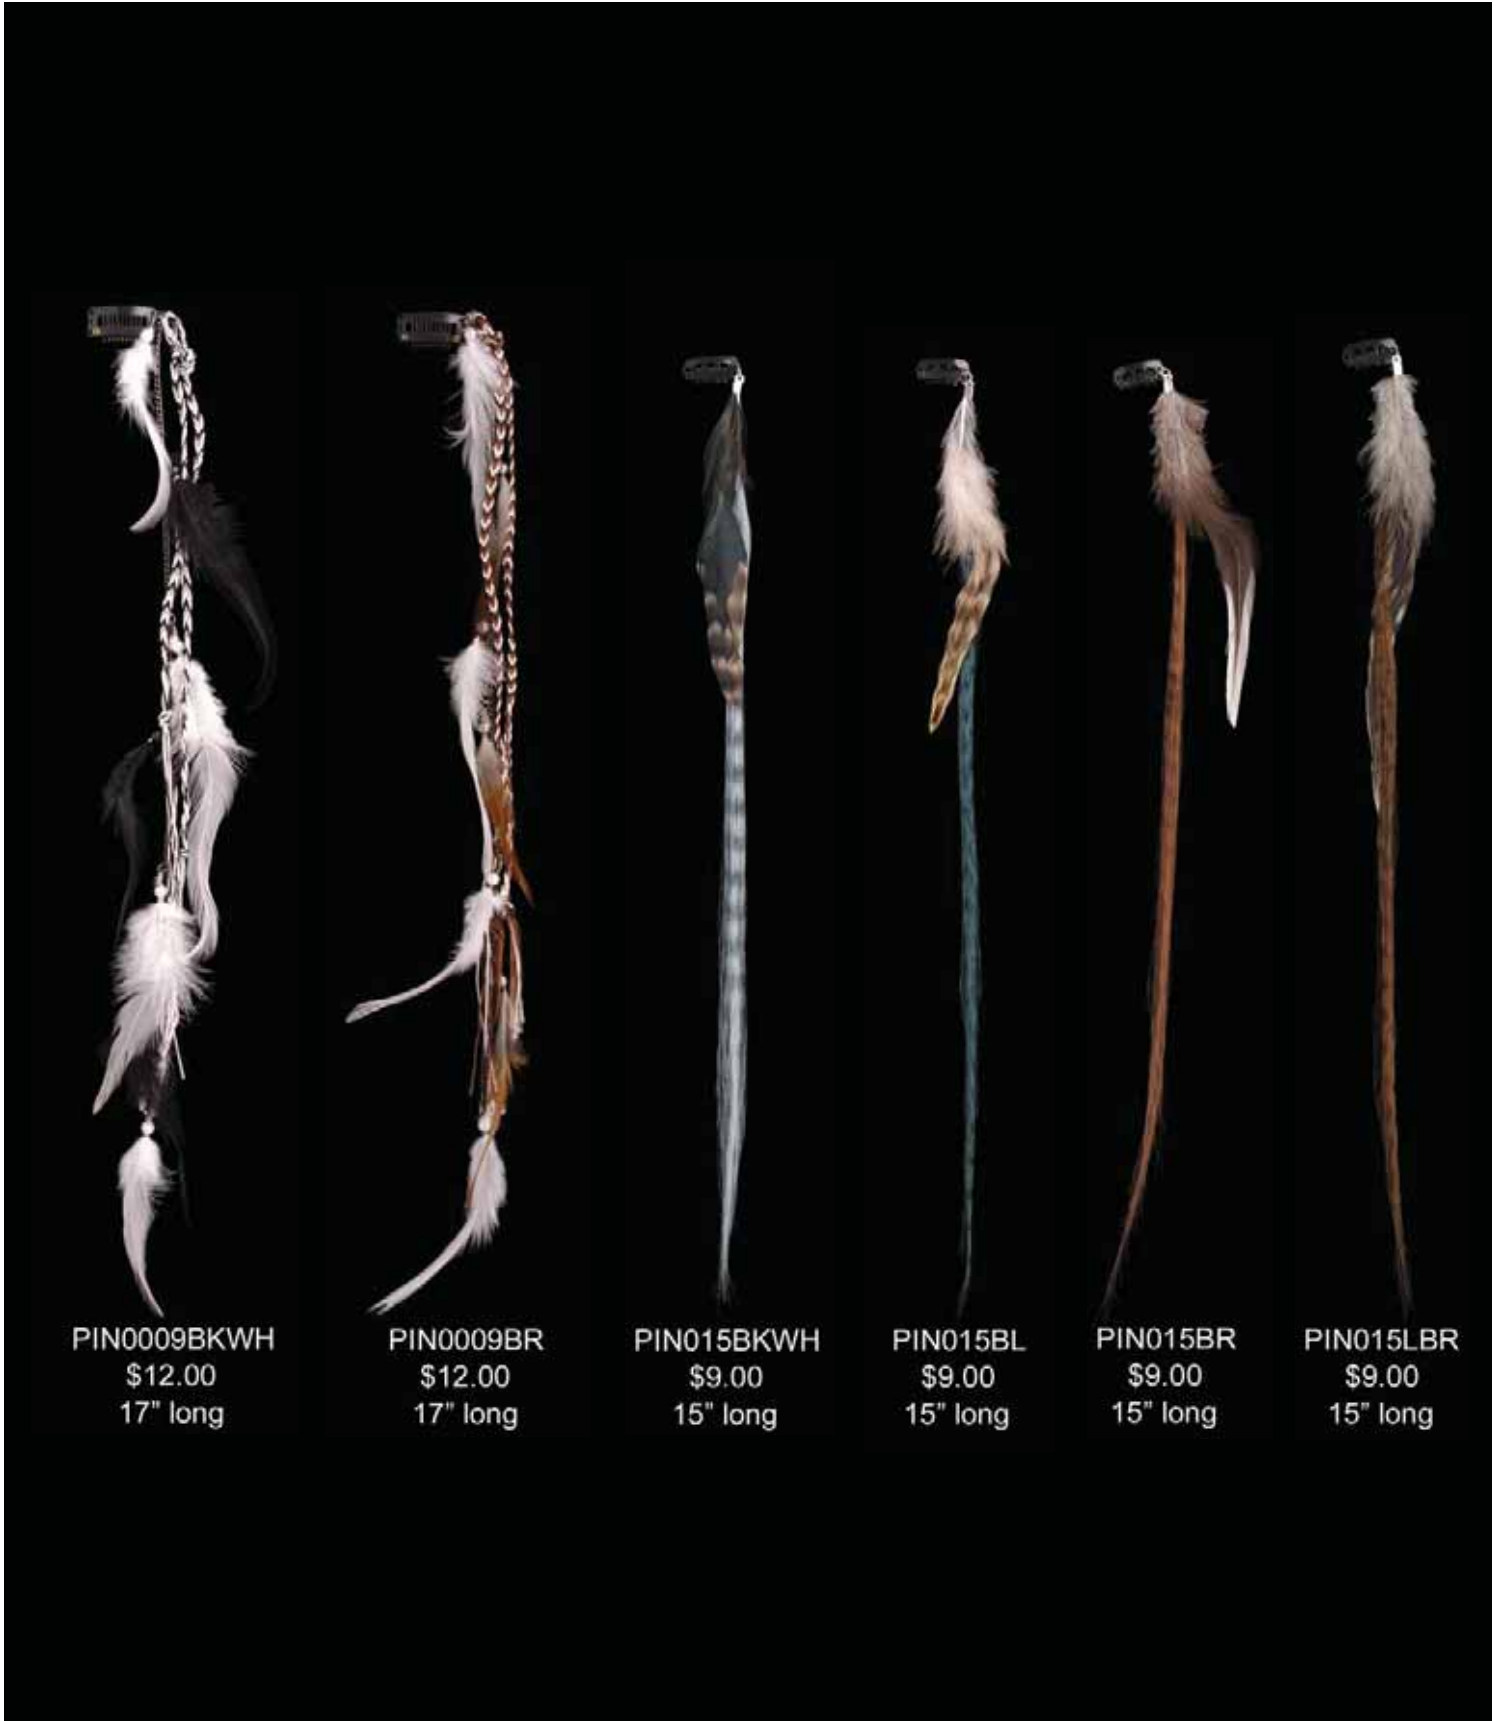

NBE057 \$17.00
Set Includes:
Necklace, Matching Earrings
& Bracelet

NBR060 \$15.00
Set Includes:
Necklace, Matching Bracelet
& Ring

NBR061 \$15.00
Set Includes:
Necklace, Matching Bracelet
& Ring

Miscellaneous - Kids Jewelry

Silver Strike

New Product
Miscellaneous - Hair Pins

Miscellaneous - Hair Pins

PIN015TQBR
\$9.00
15" long