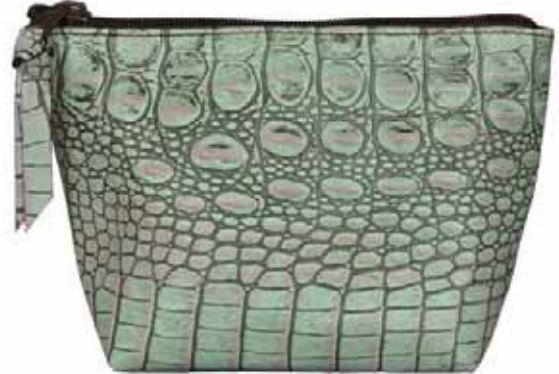

Angel Ranch

New Product Belts

Belts

Angel Ranch

New Product
Purses & Clutches

CB107 \$50.00
6 1/2"L x 2 3/4"W x 5"H

CB118 \$50.00
6 1/2"L x 2 3/4"W x 5"H

CB120 \$50.00
6 1/2"L x 2 3/4"W x 5"H

CB144 \$50.00
6 1/2"L x 2 3/4"W x 5"H

CB152 \$50.00
6 1/2"L x 2 3/4"W x 5"H

Purses & Clutches

HB140 \$269.95
14"L x 3 1/2"W x 14"H

HB144 \$269.95
14"L x 3 1/2"W x 14"H

WC320 \$68.00
4 3/4"L x 1"W x 4 1/4"H