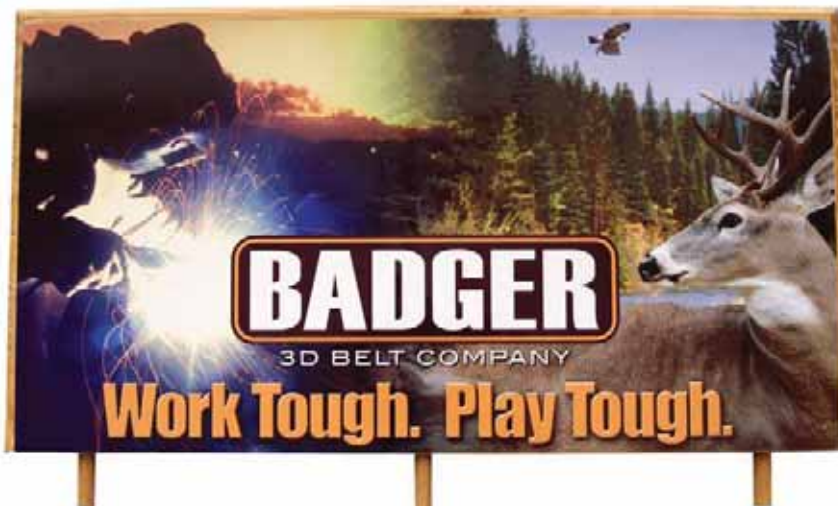

NEW DISPLAY HEADER FOR:

R7, R9, 2 x R9, 2 x R9 W/A, R11,

2 x R11, 2 x R11 W/A, R13*, R15, RW3 and RW4

*R13 header does not have pegs and must be attached to rack with screws (included).